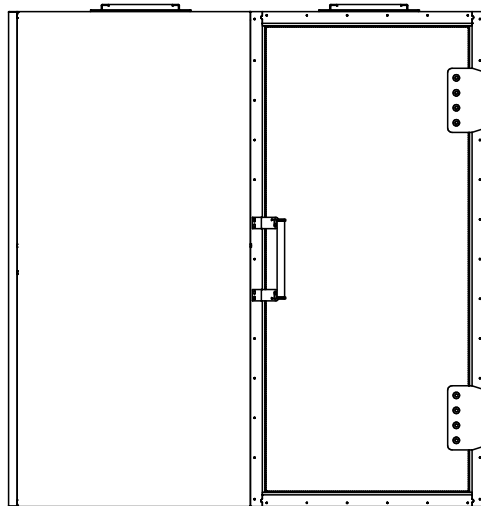

The possible locations for the shielded door are marked green

Top view

Heavy Honeycomb 465x465 (doorlaat 300x300)_04

Front view

Right view

Title : Faraday cage 2x3 2263x3272		Scale 1 : 25	Designed : RvdB	Checked :
Projectname : Faraday cage 2x3 2263x3272			Date : 30-11-2022	Date :
Client :		Projection 	A3 Page	Project number:
 WWW.HOLLANDSHIELDING.COM TELEFOON : +31 78 204 9000 FAX : +31 78 204 9008 E-MAIL : INFO@HOLLANDSHIELDING.COM				Rev. 00
			Drawing number	
		1 of 1	Faraday cage 2x3 2263x3272	