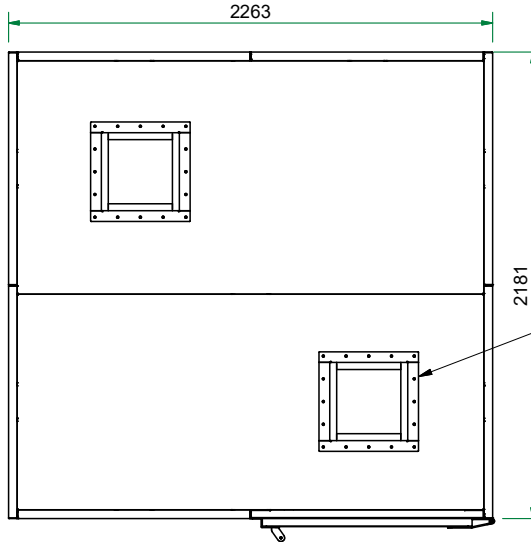

The possible locations for the shielded door are marked green

Top view

Heavy Honeycomb 465x465 (doorlaat 300x300)_04

Front view

Right view

Title : Faraday cage 2x3 2263x3272		Scale 1 : 25	Designed : RvdB	Checked :
Projectname : Faraday cage 2x3 2263x3272			Date : 30-11-2022	Date :
Client :		Projection 	A3 Page	Project number:
 WWW.HOLLANDSHIELDING.COM TELEFOON : +31 78 204 9000 FAX : +31 78 204 9008 E-MAIL : INFO@HOLLANDSHIELDING.COM				Rev. 00
			Drawing number	
		1 of 1	Faraday cage 2x3 2263x3272	